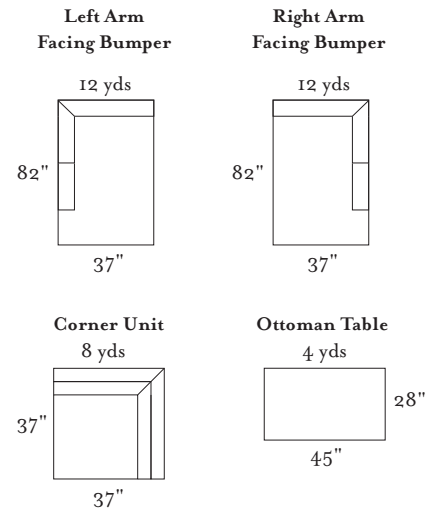

	Chair	Loveseat	Queen	Chair 1/2	Full
Two Arm	7 yds  44"	14 yds  55"	16 yds  80"	8 yds  43"	15 yds  72"
Armless	4 yds  25"	9 yds  50"	12 yds  74"	5 yds  33"	11 yds  66"
Right Arm Facing with Armless End	5 yds  30"	11 yds  55"	14 yds  79"	6 yds  38"	13 yds  71"
Left Arm Facing with Armless End	5 yds  30"	11 yds  55"	14 yds  79"	6 yds  38"	13 yds  71"
Right Arm Facing with Left Corner		15 yds  67"	18 yds  91"	Ottoman  3 yds 4 yds 20" 24" 24" 24"	
Right Arm Facing with Left Curve Corner		19 yds  91"			
Left Arm Facing with Right Corner		15 yds  67"	18 yds  91"	Chaise Lounge  9 yds 9 yds 64" 64" 33" 33"	
Left Arm Facing with Right Curve Corner		19 yds  91"			

STYLE NAME
Palm Beach

STYLE NUMBER
711210

Arm Height 25"
 Arm Width 5"
 Overall Height 35"
 Depth 37"/ Seat Depth 21"
 Sleeper Depth 37"/ Seat Depth 21"

CUSHION FILLING

Premier

L.P.B. FILLING

Blend Down

PILLOW FILLING

Blend Down

All measurements are approximate.